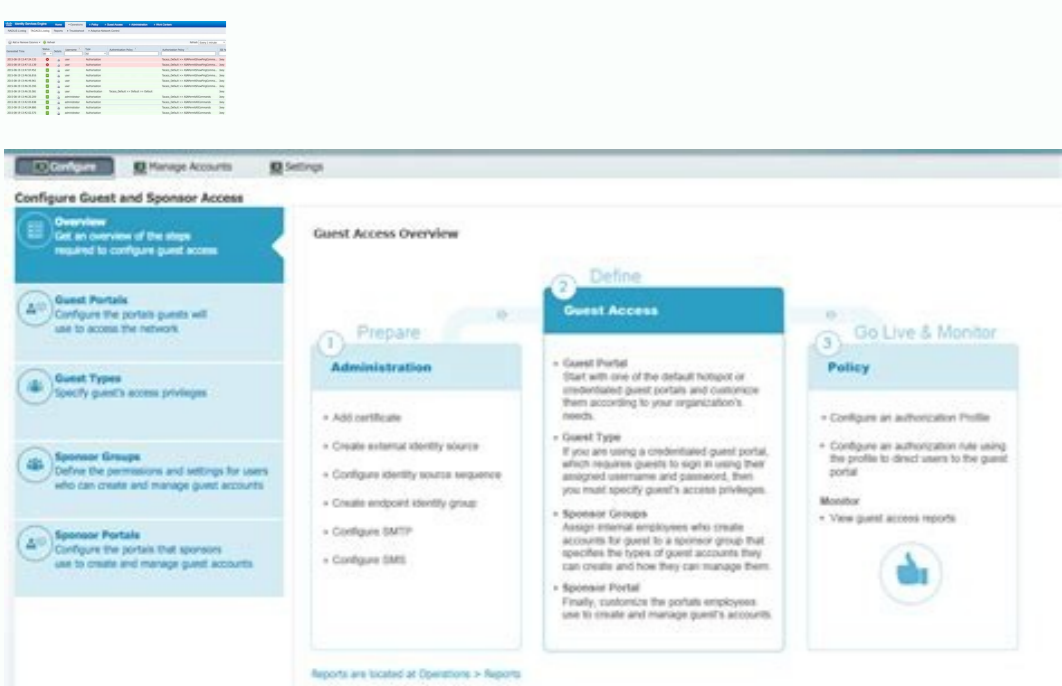

Cisco ise 2. 1 vmware installation guide